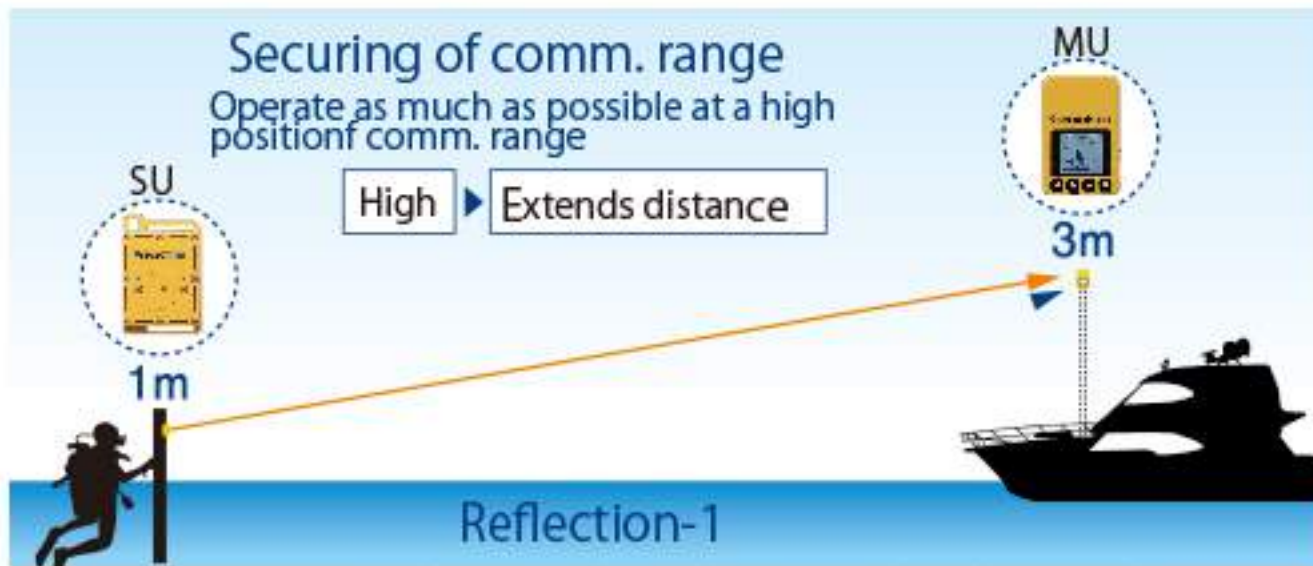

※SEARCH-ME=POWERED BY HITOCOCO

How to use Search-Me

- 1 Push the search button after inputting the ID number of slave or master to be searched.
- 2 After about six seconds, direction and distance of slave unit to be searched shows on the display of the master unit.
- 3 Continue to search according to the direction shown on the display of master unit by pushing search button.

Radio wave does not go in underwater.

Abbreviation: SU (Slave unit), MU(Master unit), Rx (Receiving)

Keep the unit on the surface of the water, and hold the position as high as possible. Searcher can look for the unit efficiently in a wide area, which are hold at high position. For keeping the position, using diving float or tool pole for taking self-photograph is effective method.